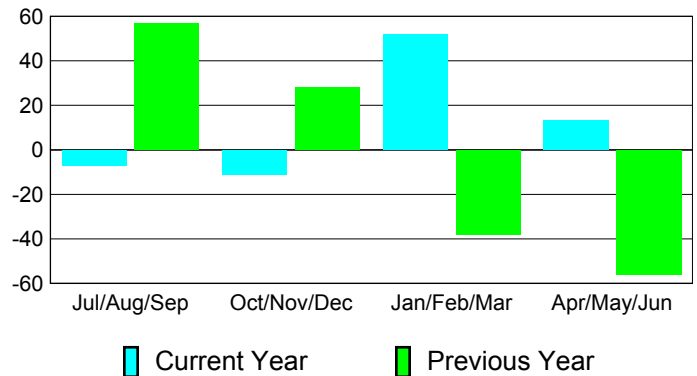

Membership Results
2010-2011

Membership
2009-2010

Month	Net Memb Goal	Actual New Memb	Actual Dropped Memb	Gain/Loss of Memb	Gain/Loss of Memb
Jul/Aug/Sep	35	73	-80	-7	57
Oct/Nov/Dec	35	35	-46	-11	28
Jan/Feb/Mar	15	87	-35	52	-38
Apr/May/Jun	15	76	-63	13	-56
Totals	100	271	-224	47	-9

Membership Results 2010-2011

Goal, New, Dropped, Gain/Loss

Comparison of Membership Gain/Loss

Current Year Compared to the Previous Year

Gender Comparison 2010-2011

Jul/Aug/Sep

Oct/Nov/Dec

Jan/Feb/Mar