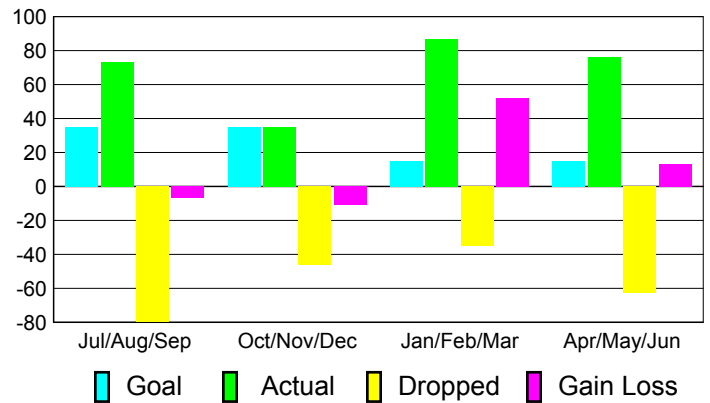

Membership Results 2010-2011

Goal, New, Dropped, Gain/Loss

Comparison of Membership Gain/Loss

Current Year Compared to the Previous Year