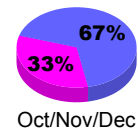

Membership Results
2010-2011

Membership
2009-2010

Month	Net Memb Goal	Actual New Memb	Actual Dropped Memb	Gain/Loss of Memb	Gain/Loss of Memb
Jul/Aug/Sep	35	73	-80	-7	57
Oct/Nov/Dec	35	35	-46	-11	28
Jan/Feb/Mar	15	87	-35	52	-38
Apr/May/Jun	15	76	-63	13	-56
Totals	100	271	-224	47	-9

Membership Results 2010-2011

Goal, New, Dropped, Gain/Loss

Comparison of Membership Gain/Loss

Current Year Compared to the Previous Year

Gender Comparison 2010-2011

Jul/Aug/Sep

Oct/Nov/Dec

Jan/Feb/Mar

Apr/May/Jun

Male

Female