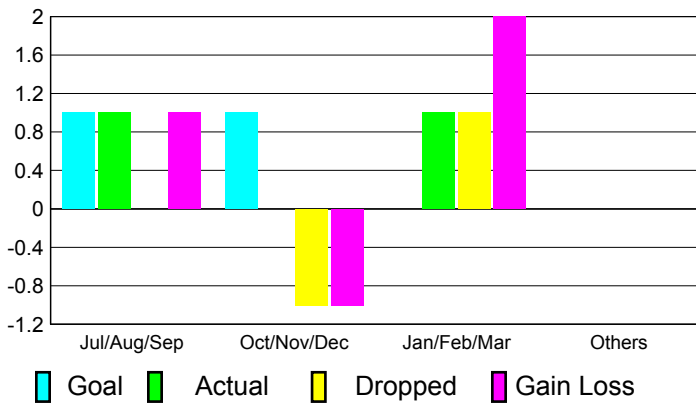

2010-2011 GMT Reports for District (or Undistricted) **District 4 C6**

GMT: **DANA M BIGGS**

Location: **CALIFORNIA**

GMT CA: **1**

CLUBS

Club Results
2010-2011

Clubs
2009-2010

Month	New Club Goal	Actual New Clubs	Actual Dropped Clubs	Gain/Loss of Clubs	Gain/Loss of Clubs
Jul/Aug/Sep	1	1	0	1	2
Oct/Nov/Dec	1	0	-1	-1	0
Jan/Feb/Mar	0	1	1	2	0
Apr/May/Jun	0	0	0	0	0
Totals	2	2	0	2	2

Club Results 2010-2011

Goal, New, Dropped, Gain/Loss

Comparison of Club Gain/Loss

Current Year Compared to the Previous Year

YTD Status Quo Clubs 2010-2011

Status Quo Clubs Compared to Status Quo Members

MEMBERSHIP

Membership Results
2010-2011

Membership
2009-2010

Month	Net Memb Goal	Actual New Memb	Actual Dropped Memb	Gain/Loss of Memb	Gain/Loss of Memb
Jul/Aug/Sep	35	73	-80	-7	57
Oct/Nov/Dec	35	35	-46	-11	28
Jan/Feb/Mar	15	87	-35	52	-38
Apr/May/Jun	15	76	-63	13	-56
Totals	100	271	-224	47	-9